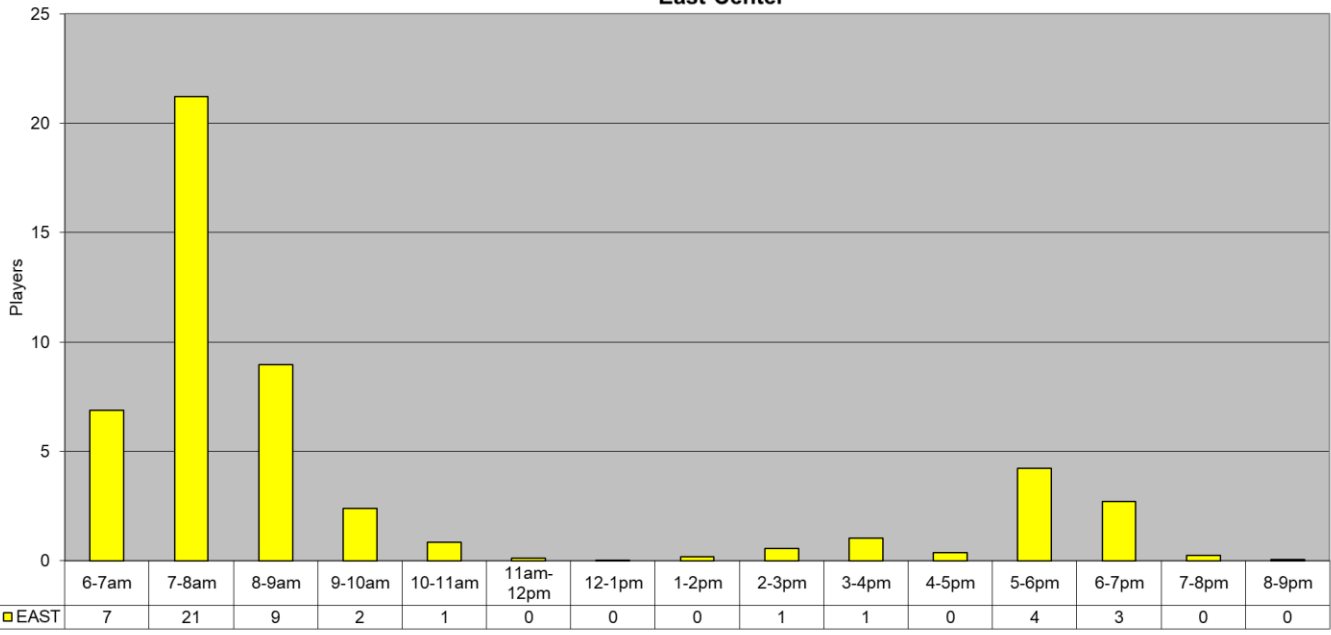

**September 2018 PickleBall Use  
East Center**

**September 2018 PickleBall Use  
Canoa Ranch**

Average - All Fitness by: Hr	7	21	31	2	1	0	0	3	1	1	0	6	3	0	0
Players	EAST	CR		Total (All CTRS)											
Tot Month	1495	806		2301											
Per Day	49.8	26.9		76.7											
Avg Hr	3.3	2.2		5.6											