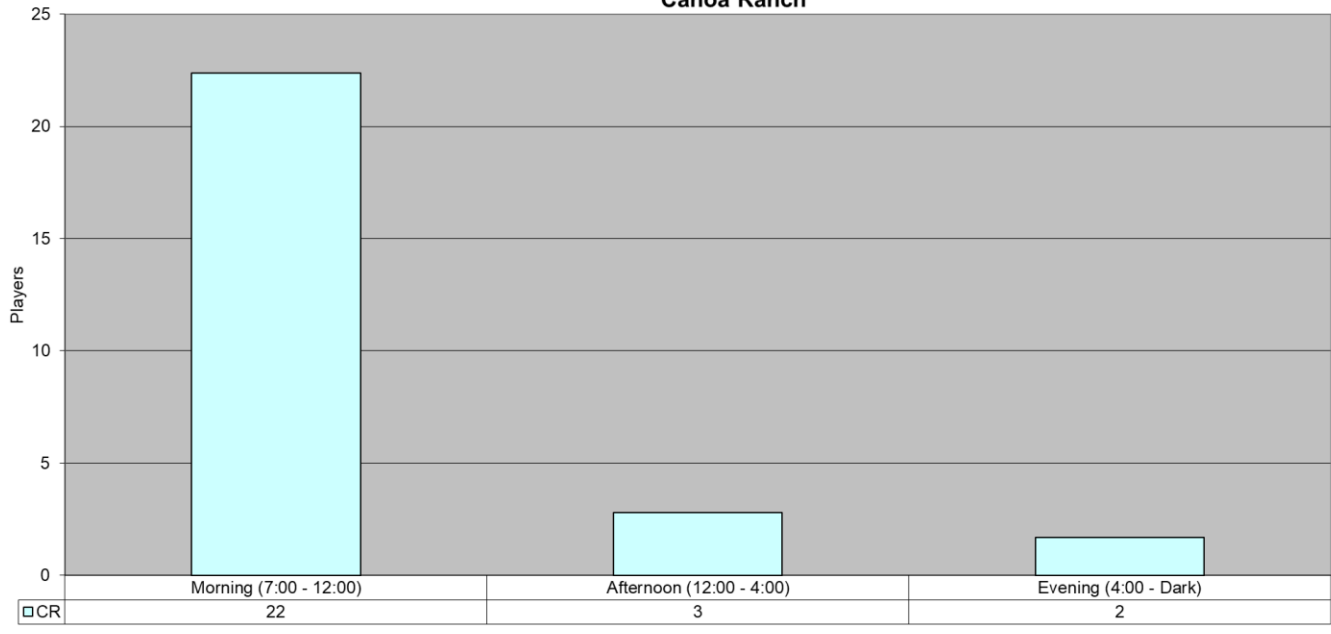

**September 2018 PickleBall Use  
East Center**

**September 2018 PickleBall Use  
Canoa Ranch**

Average - All Fitness by: Hr	7	21	31	2	1	0	0	3	1	1	0	6	3	0	0
Players	EAST	CR		Total (All CTRS)											
Tot Month	1495	806		2301											
Per Day	49.8	26.9		76.7											
Avg Hr	3.3	2.2		5.6											